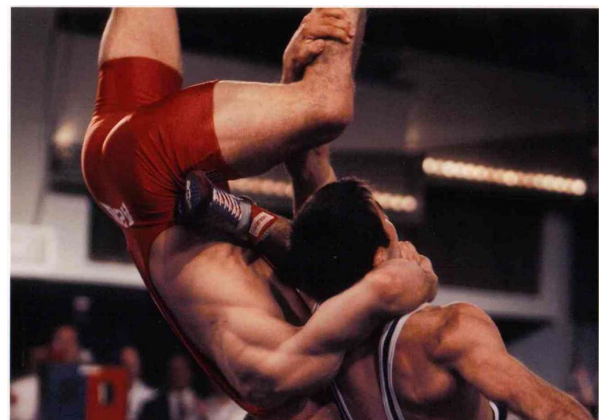

From: Purler Inc tony@tonypurler.com
Subject: summer camps & FEB competition camp
Date: February 15, 2021 at 5:22 PM
To: lanny@wrestlingusa.com

PI

tonypurler.com camps. Held in Kansas City Mo. World class professional instruction
ALL wrestlers get helped and coached at my camps! No ego, no favoritism.

LIKE I SAY... I do this for a living, so I HAVE to do a good job :). And this is my 19th
year in business.

Feb training camp/Summer Camps are set.

All my camps are coed. Female wrestling is going to save our
sport at the college level. This is my opinion, and I'll do all I can to
help more kids gain skills to land college scholarships.