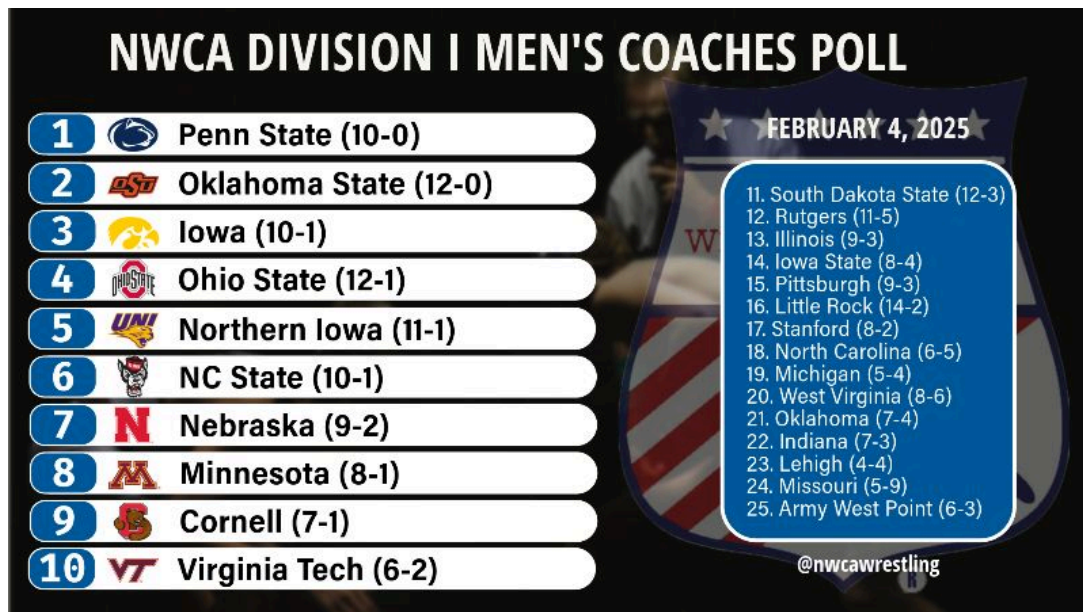

From: Jason Bryant jason@bryantwrestling.com
Subject: COLLEGE WRESTLING: Penn State takes down Iowa to win 66th in a row; Oklahoma State climbs into second
Date: February 4, 2025 at 11:59 AM
To: lanny@wrestlingusa.com

JB

[View this email in your browser](#)

Penn State takes down Iowa to win 66th in a row; Oklahoma State climbs into second

Manheim, Pennsylvania – A record-tying crowd saw top-ranked Penn State improve to 10-0 on Friday night at the Bryce Jordan Center as the host Nittany Lions defeated then-No. 2 Iowa 30-8. The win preserved Penn State's dual meet win streak and kept them atop the most recent NWCA Division I Men's Wrestling Coaches Poll, released Tuesday.

The 15,998 in attendance at the BJC ties the NCAA Division I record for the largest indoor crowd for a dual meet, a mark Penn State has reached on two other occasions – in 2023 and initially in 2018. Both duals were against the Hawkeyes. The loss, coupled with Oklahoma State's win over the weekend, dropped Iowa to third this week.

Oklahoma State improved to 12-0 with a 36-3 win over then-No. 20 Missouri. The fifth-largest crowd in Gallagher-Iba Arena history (10,740) helped the Cowboys set a single-season attendance record with an average attendance of 7,597 in David Taylor's first year as the program's head coach.